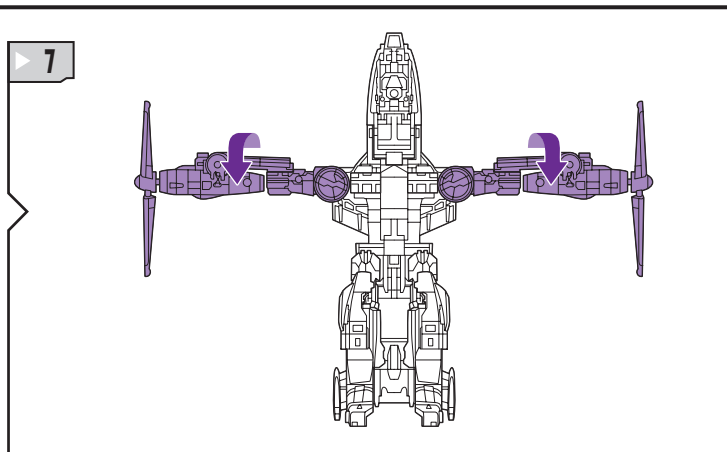

CHANGING TO ROBOT