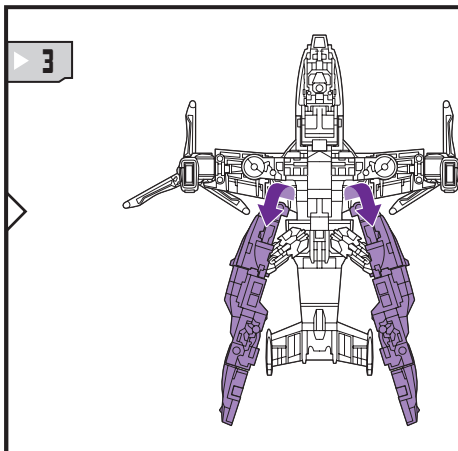

TRANSFORMERS

INCINERATOR
DECEPTICON

AGES 5+

83527/81060 Asst.

NOTE: Some parts are made to detach if excessive force is applied and are designed to be reattached if separation occurs. Adult supervision may be necessary for younger children.

TRANSFORMERS.COM

CHANGING TO ROBOT

REVERSE ORDER OF INSTRUCTIONS TO CONVERT BACK INTO VEHICLE.