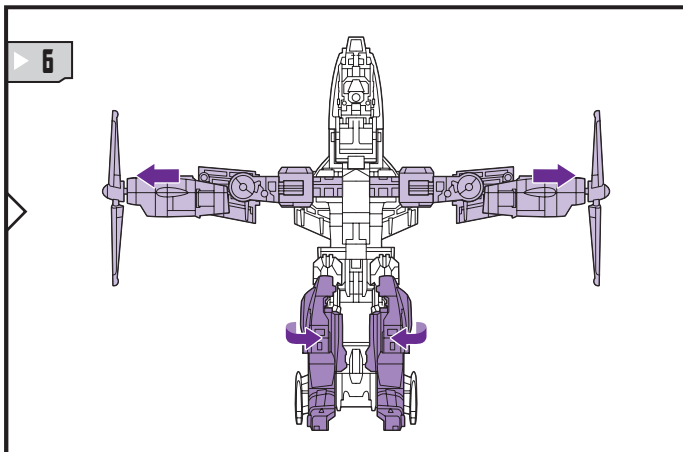

TRANSFORMERS

INCINERATOR
DECEPTICON

AGES 5+

83527/81060 Asst.

NOTE: Some parts are made to detach if excessive force is applied and are designed to be reattached if separation occurs. Adult supervision may be necessary for younger children.

TRANSFORMERS.COM

CHANGING TO ROBOT

REVERSE ORDER OF INSTRUCTIONS TO CONVERT BACK INTO VEHICLE.