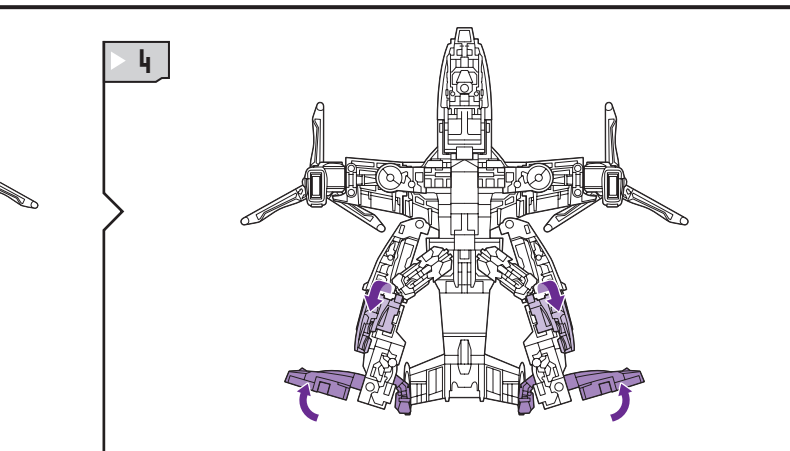

TRANSFORMERS

INCINERATOR
DECEPTICON

AGES 5+

83527/81060 Asst.

NOTE: Some parts are made to detach if excessive force is applied and are designed to be reattached if separation occurs. Adult supervision may be necessary for younger children.

TRANSFORMERS.COM

CHANGING TO ROBOT

REVERSE ORDER OF INSTRUCTIONS TO CONVERT BACK INTO VEHICLE.