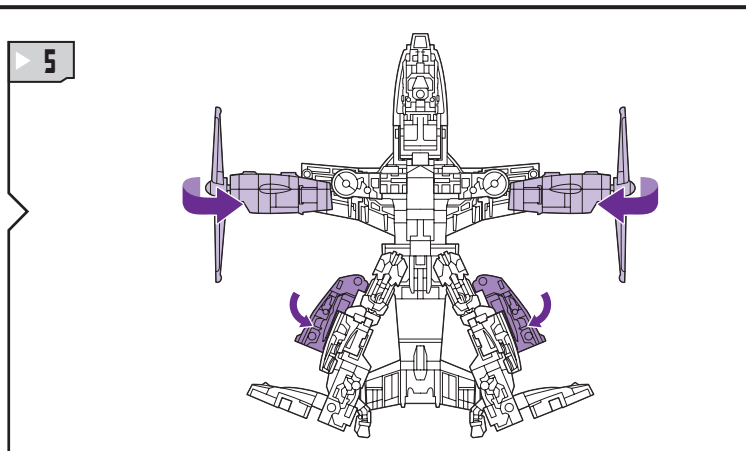

TRANSFORMERS

INCINERATOR
DECEPTICON

AGES 5+

83527/81060 Asst.

NOTE: Some parts are made to detach if excessive force is applied and are designed to be reattached if separation occurs. Adult supervision may be necessary for younger children.

TRANSFORMERS.COM

CHANGING TO ROBOT

REVERSE ORDER OF INSTRUCTIONS TO CONVERT BACK INTO VEHICLE.