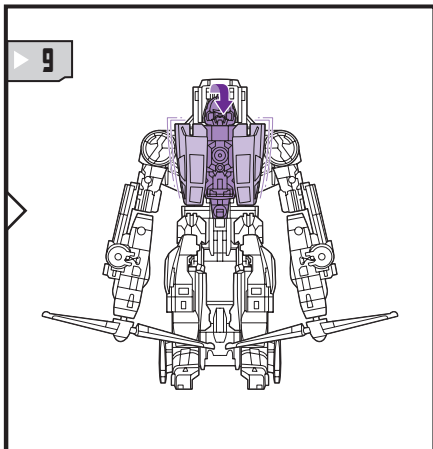

CHANGING TO ROBOT