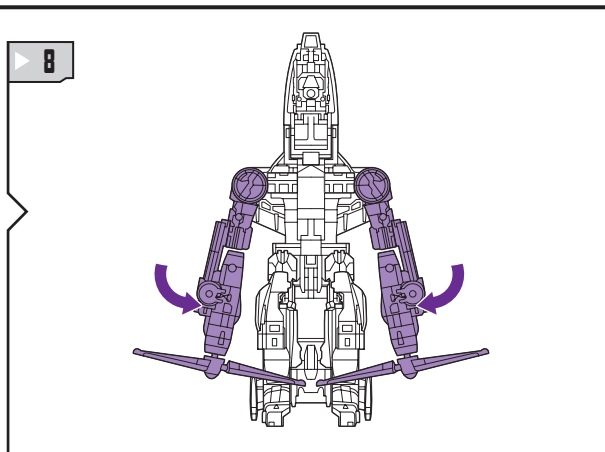

CHANGING TO ROBOT